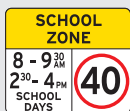

### School Zone Speeding Offences

40km/h is the speed limit.

Children are vulnerable in school zones.